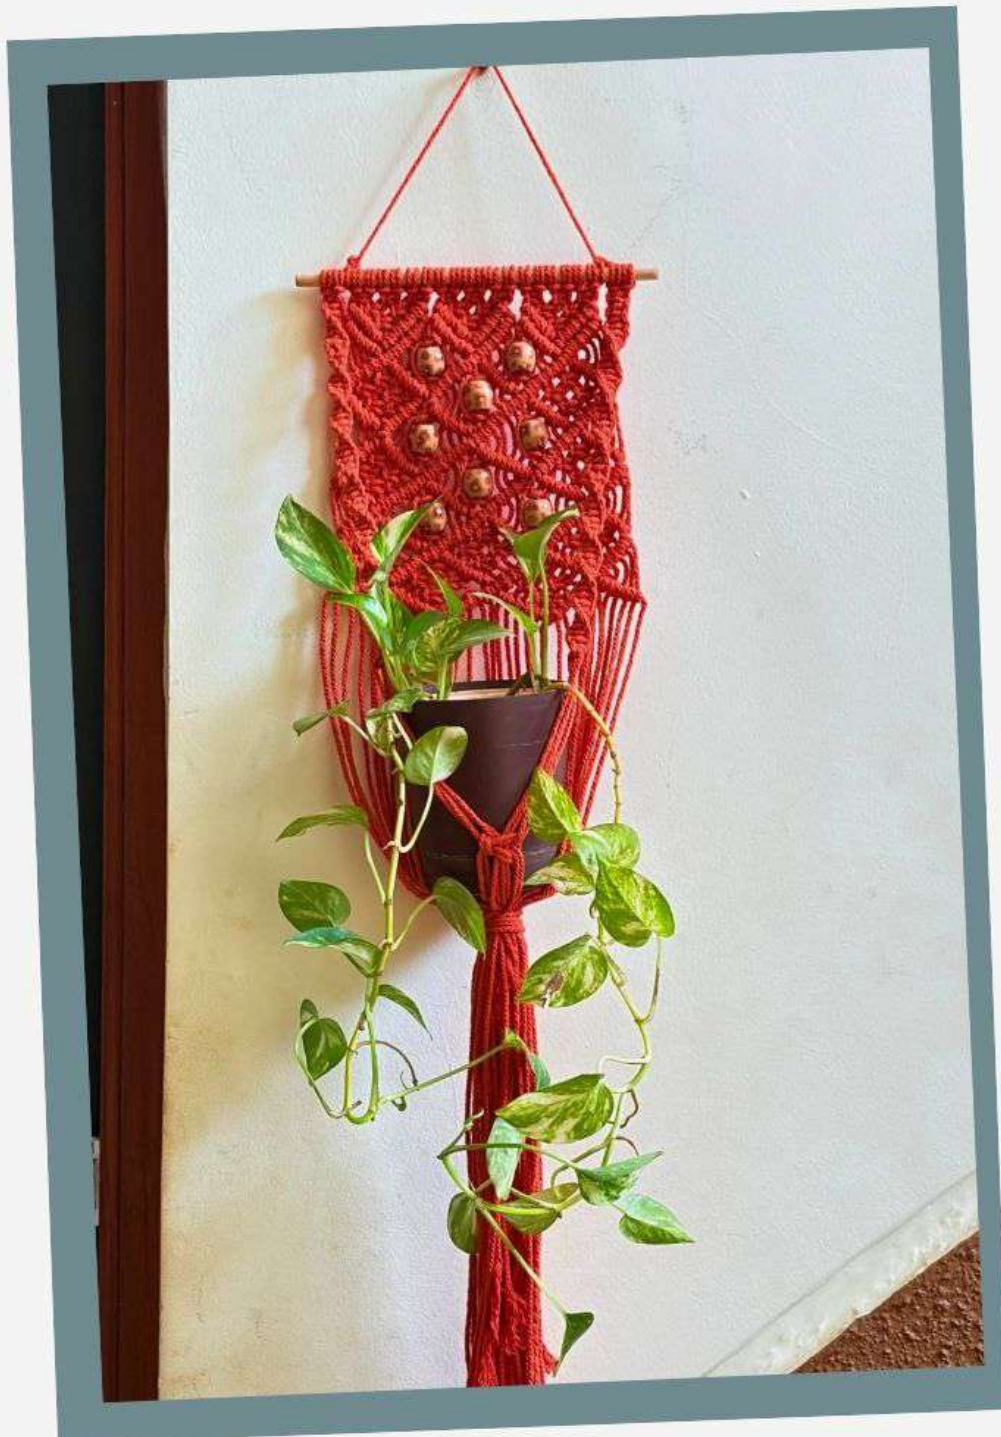

MACRAME PRODUCT
SHOWCASE

#2026

PLANT HANGER